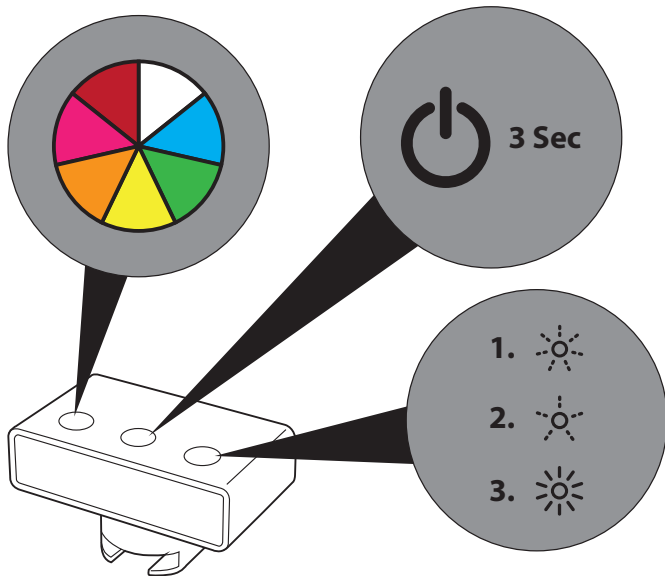

ABC Design Licht
ABC Design Light

#ThinkBaby

ABC Design GmbH

Dr. Rudolf-Eberle Straße 29
79774 Albrück
Deutschland // *Germany*

www.abc-design.com